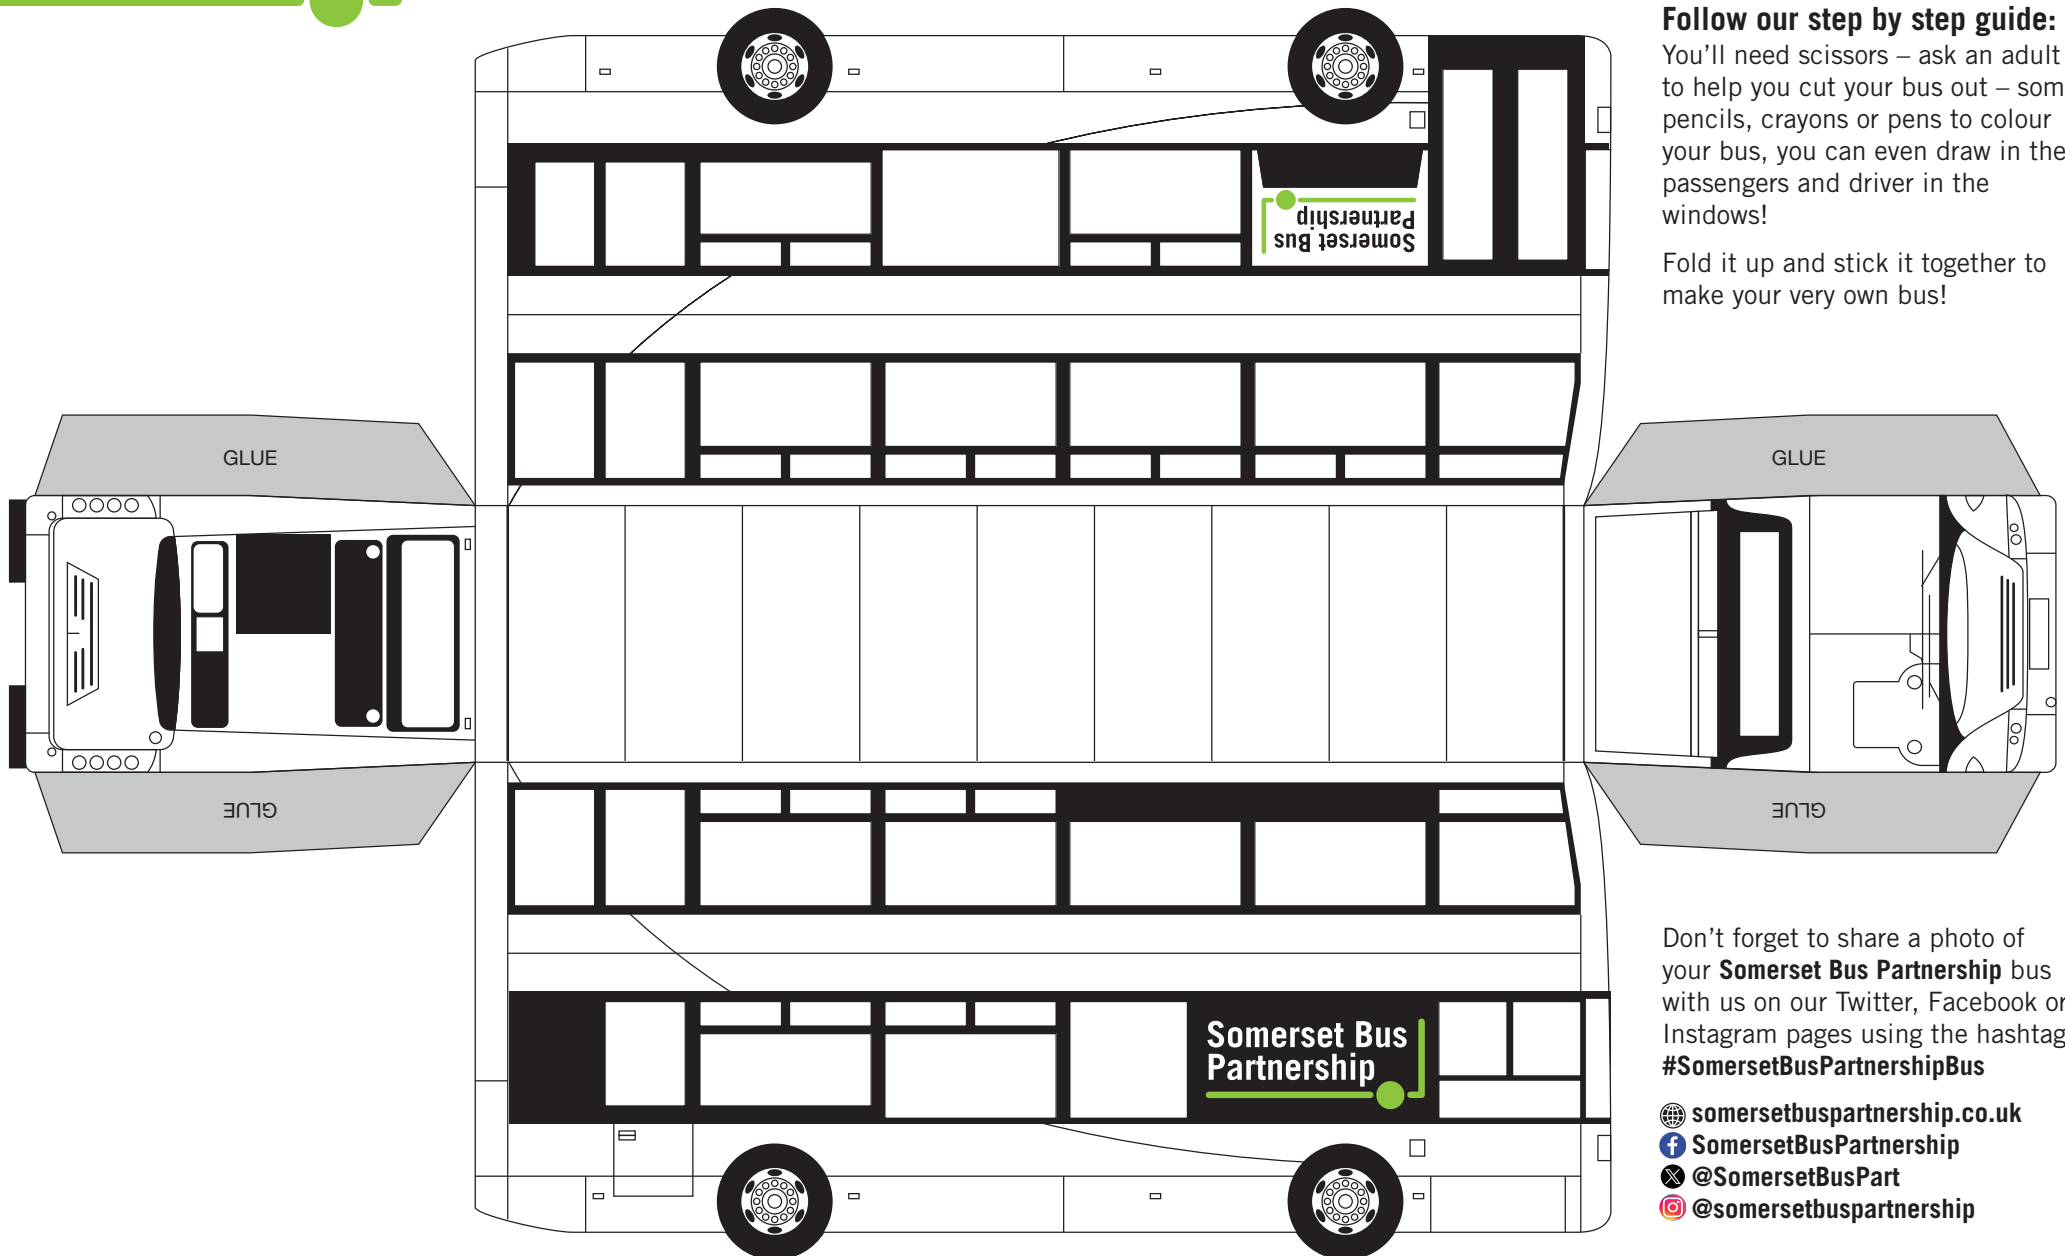

Build your own bus

Have a go at building your very own Somerset Bus Partnership bus! ✂️ 

Follow our step by step guide:

You'll need scissors – ask an adult to help you cut your bus out – some pencils, crayons or pens to colour your bus, you can even draw in the passengers and driver in the windows!

Fold it up and stick it together to make your very own bus!

Don't forget to share a photo of your **Somerset Bus Partnership** bus with us on our Twitter, Facebook or Instagram pages using the hashtag **#SomersetBusPartnershipBus**